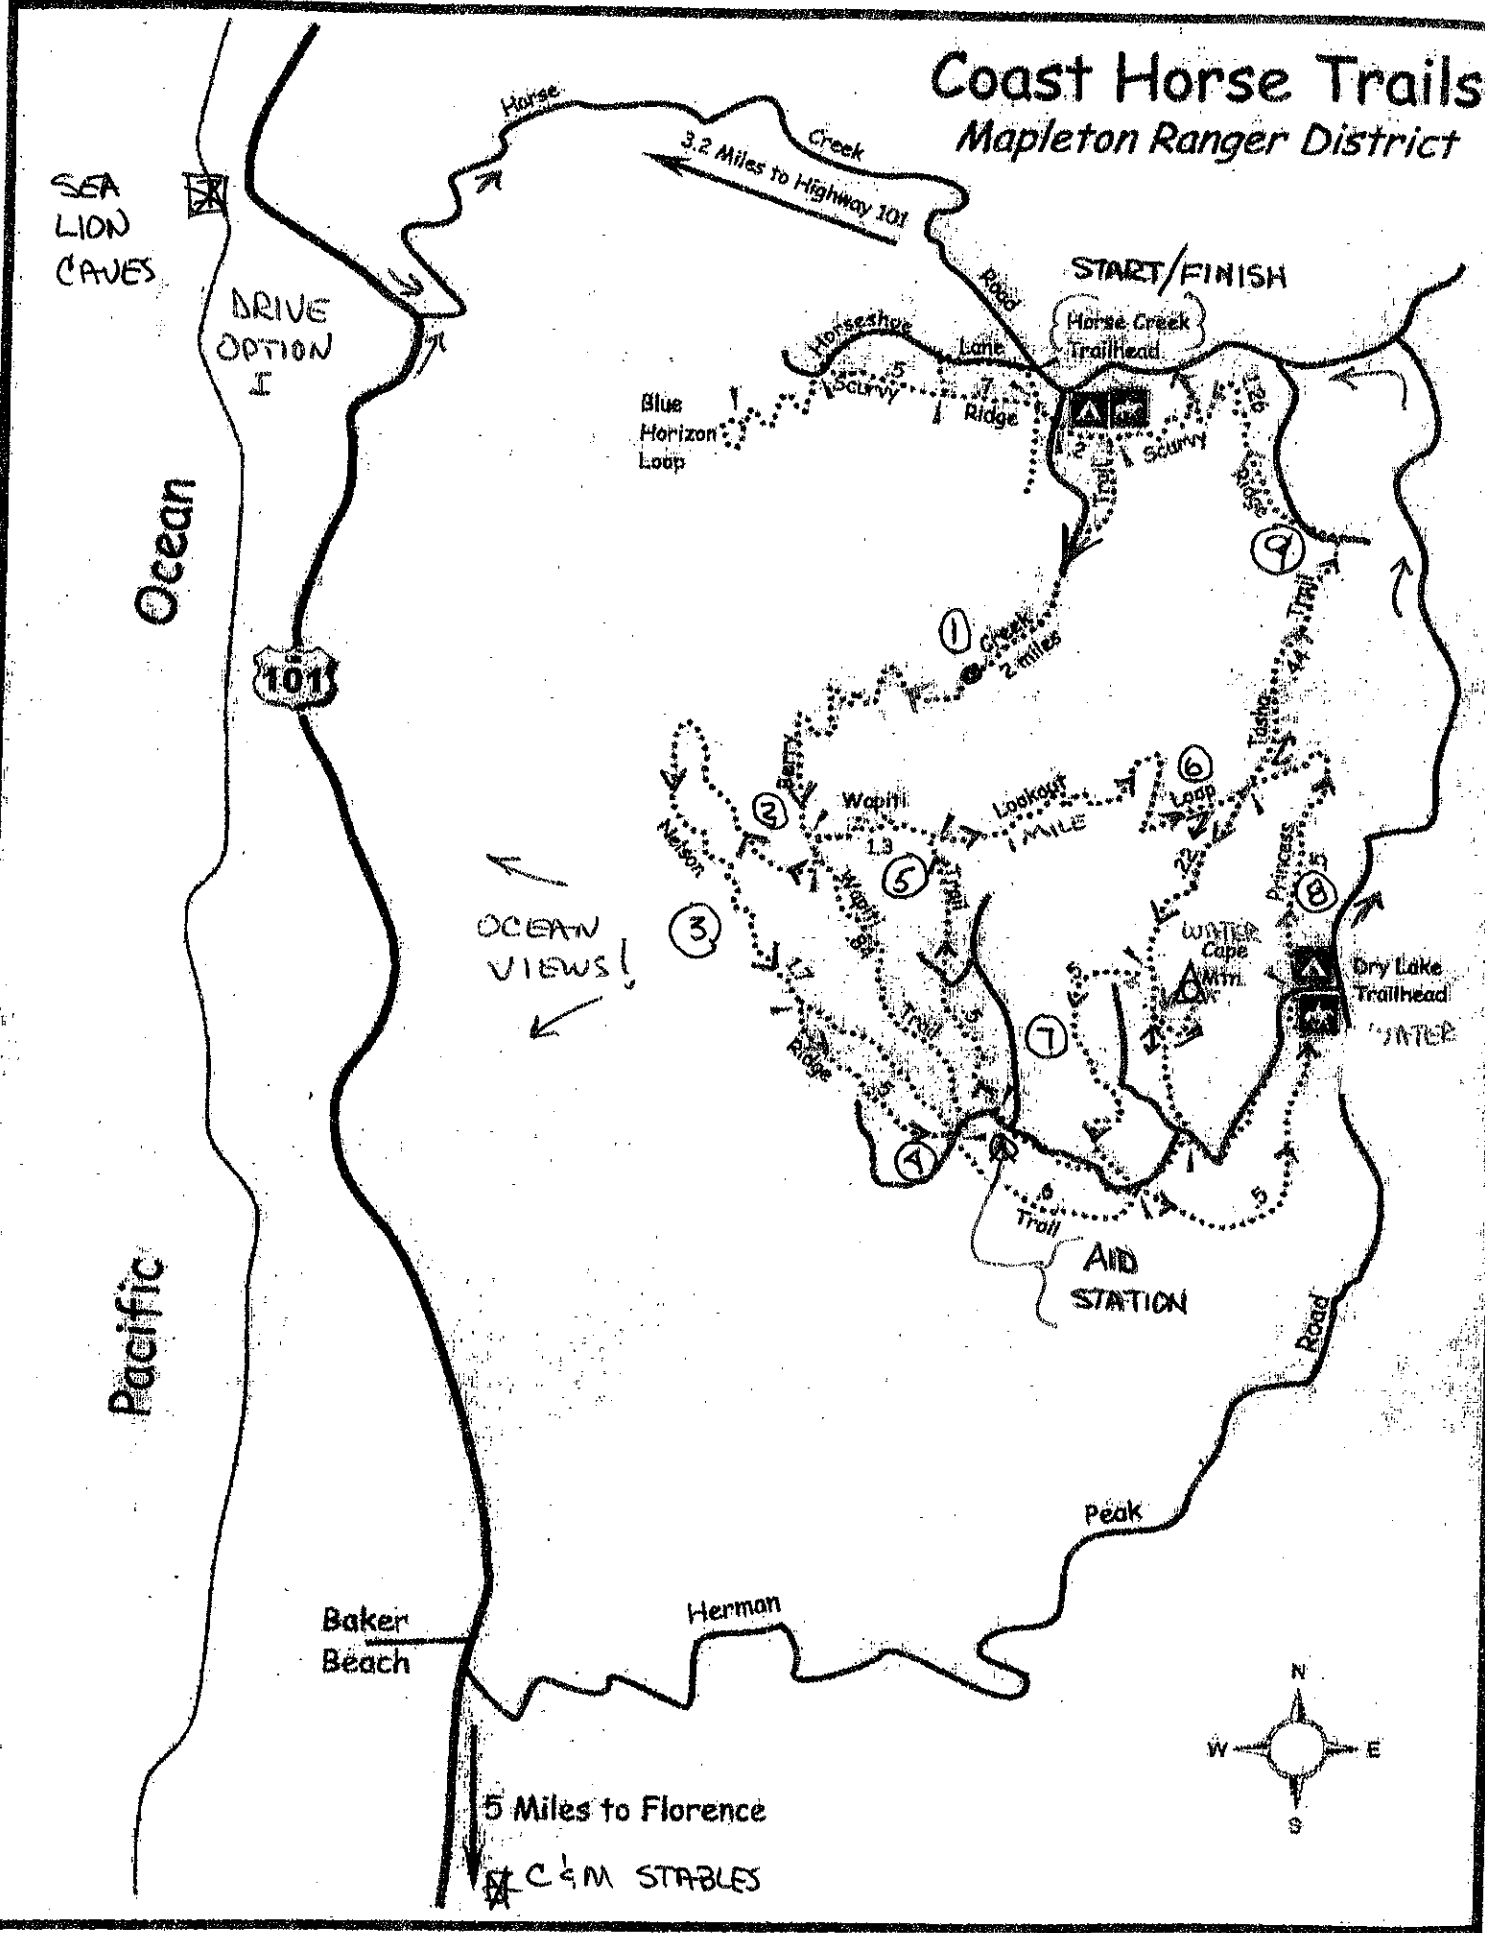

Coast Horse Trails Mapleton Ranger District

OCEAN VIEWS!

5 Miles to Florence
C & M STABLES